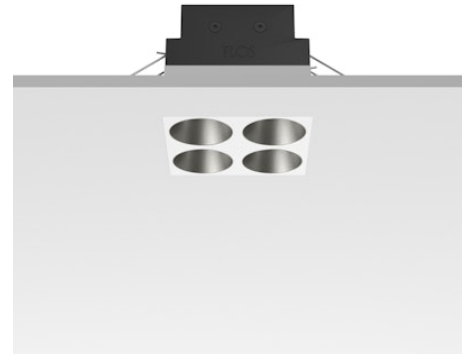

FLOS

05.0659.40C White/Steel

Light Shadow Fixed No Trim 4 Spots Square Optic Medium

Designed by FLOS Architectural, 2022

1065lm - 3000K - CRI> 90 - Beam° 25

Recessed integrated luminaire with 4 LED lighting spots. Remote power supply included (220-240V). It requires a pre-installation frame, to be ordered separately.

Are you a professional and your project needs consulting and support?

[BOOK AN APPOINTMENT](#)

Main specifications

Mounting	Ceiling recessed
Environments	Indoor dry location
Light source type	LED
Light sources included	Yes
LED type	Power LED
Number of lamps	1
System power (W)	10.8
Source flux (lm)	1281
Lumen Output (lm)	1065
Efficacy (lm/W)	98

Physical

Colour	White/Steel
Trim	No
Orientation	Fixed
Net weight (kg)	0.34
Package height (mm)	16
Package width (mm)	14
Package length (mm)	21
IP internal	20
IP external	55

Download

[Mounting instructions](#)  PDF