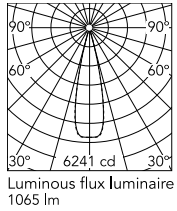

Physical

Colour	White/Steel
Trim	No
Orientation	Fixed
Net weight (kg)	0.34
Package height (mm)	16
Package width (mm)	14
Package length (mm)	21
IP internal	20
IP external	55

Download

[Mounting instructions](#)  PDF

Schematic light drawing

h(m)	E(lx)	D(m)
1	6228	0.44
2	1557	0.88
3	692	1.32
4	389	1.76
5	249	2.20

Photometric

Lighting type	Direct
Light distribution	Symmetric
CCT (K)	3000
CRI>	90
LED Life / Failure Ratio	L80B10 > 50.000h (Tc=85°C)
Beam angle C0-180 (°)	25
Beam angle C90-270 (°)	25
Extreme cut off	No
UGR _L	<10