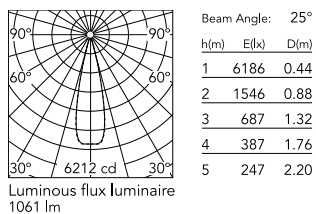

Schematic light drawing

Photometric

Lighting type	Direct
Light distribution	Symmetric
CCT (K)	3000
CRI>	90
LED Life / Failure Ratio	L80B10 > 50.000h (Tc=85°C)
Beam angle C0-180 (°)	25
Beam angle C90-270 (°)	25
Extreme cut off	No
UGR_L	<10

Electrical

Insulation class	II
Frequency (Hz)	50/60
Main voltage (Vac)	220-240
LED current (mA)	900
Power supply	Remote included
Dimmable	No
Power supply type	Non Dimmable