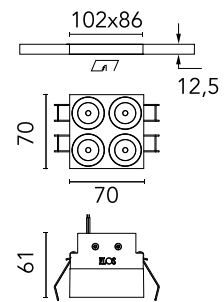

FLOS

05.0657.14C Black/Bronze

Light Shadow Fixed No Trim 4 Spots Square Optic Medium

Designed by FLOS Architectural, 2022

1061lm - 3000K - CRI> 90 - Beam° 25

Recessed integrated luminaire with 4 LED lighting spots. Remote power supply included (220-240V). It requires a pre-installation frame, to be ordered separately.

Are you a professional and your project needs consulting and support?

[BOOK AN APPOINTMENT](#)

Main specifications

Mounting	Ceiling recessed
Environments	Indoor dry location
Light source type	LED
Light sources included	Yes
LED type	Power LED
Number of lamps	1
System power (W)	10.8
Source flux (lm)	1281
Lumen Output (lm)	1061
Efficacy (lm/W)	98

Physical

Colour	Black/Bronze
Trim	No
Orientation	Fixed
Net weight (kg)	0.34
Package height (mm)	16
Package width (mm)	14
Package length (mm)	21
IP internal	20
IP external	55

Download

Mounting instructions [↓ PDF](#)

Schematic light drawing

h(m)	E(lx)	D(m)
1	6186	0.44
2	1546	0.88
3	687	1.32
4	387	1.76
5	247	2.20

Photometric

Lighting type	Direct
Light distribution	Symmetric
CCT (K)	3000
CRI>	90
LED Life / Failure Ratio	L80B10 > 50.000h (Tc=85°C)
Beam angle C0-180 (°)	25
Beam angle C90-270 (°)	25
Extreme cut off	No
UGR _L	<10