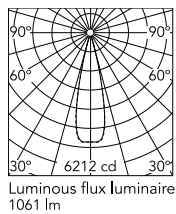

Physical

Colour	Black/Bronze
Trim	No
Orientation	Fixed
Net weight (kg)	0.34
Package height (mm)	16
Package width (mm)	14
Package length (mm)	21
IP internal	20
IP external	55

Download

Mounting instructions [↓ PDF](#)

Schematic light drawing

h(m)	E(lx)	D(m)
1	6186	0.44
2	1546	0.88
3	687	1.32
4	387	1.76
5	247	2.20

Photometric

Lighting type	Direct
Light distribution	Symmetric
CCT (K)	3000
CRI>	90
LED Life / Failure Ratio	L80B10 > 50.000h (Tc=85°C)
Beam angle C0-180 (°)	25
Beam angle C90-270 (°)	25
Extreme cut off	No
UGR _L	<10