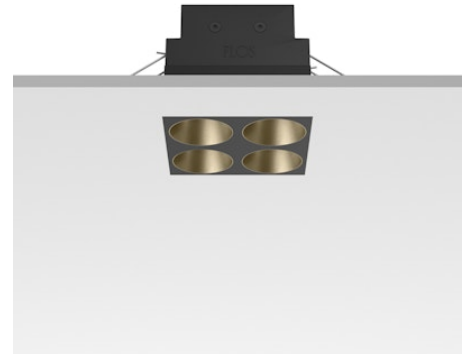

FLOS

05.0657.14C Black/Bronze

Light Shadow Fixed No Trim 4 Spots Square Optic Medium

Designed by FLOS Architectural, 2022

1061lm - 3000K - CRI> 90 - Beam° 25

Recessed integrated luminaire with 4 LED lighting spots. Remote power supply included (220-240V). It requires a pre-installation frame, to be ordered separately.

Are you a professional and your project needs consulting and support?

[BOOK AN APPOINTMENT](#)

Main specifications

Mounting	Ceiling recessed
Environments	Indoor dry location
Light source type	LED
Light sources included	Yes
LED type	Power LED
Number of lamps	1
System power (W)	10.8
Source flux (lm)	1281
Lumen Output (lm)	1061
Efficacy (lm/W)	98

Physical

Colour	Black/Bronze
Trim	No
Orientation	Fixed
Net weight (kg)	0.34
Package height (mm)	16
Package width (mm)	14
Package length (mm)	21
IP internal	20
IP external	55

Download

Mounting instructions [↓ PDF](#)