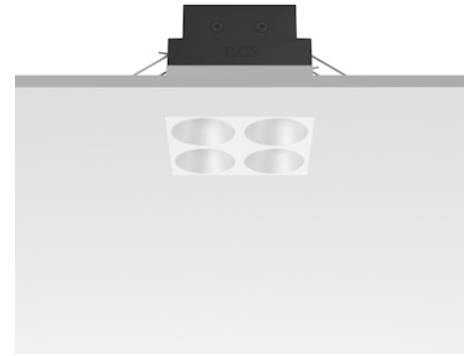

FLOS

05.0655.40C White/White

Light Shadow Fixed No Trim 4 Spots Square Optic Medium

Designed by FLOS Architectural, 2022

1072lm - 3000K - CRI> 90 - Beam° 25

Recessed integrated luminaire with 4 LED lighting spots. Remote power supply included (220-240V). It requires a pre-installation frame, to be ordered separately.

Are you a professional and your project needs consulting and support?

[BOOK AN APPOINTMENT](#)

Main specifications

Mounting	Ceiling recessed
Environments	Indoor dry location
Light source type	LED
Light sources included	Yes
LED type	Power LED
Number of lamps	1
System power (W)	10.8
Source flux (lm)	1281
Lumen Output (lm)	1072
Efficacy (lm/W)	99

Physical

Colour	White/White
Trim	No
Orientation	Fixed
Net weight (kg)	0.34
Package height (mm)	16
Package width (mm)	14
Package length (mm)	21
IP internal	20
IP external	55

Download

Mounting instructions [↓ PDF](#)