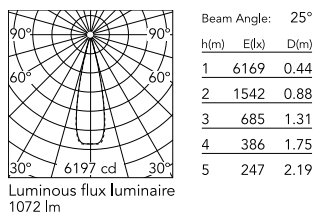

Physical

Colour	White/White
Trim	No
Orientation	Fixed
Net weight (kg)	0.34
Package height (mm)	16
Package width (mm)	14
Package length (mm)	21
IP internal	20
IP external	55

Download

Mounting instructions [↓ PDF](#)

Schematic light drawing

Photometric

Lighting type	Direct
Light distribution	Symmetric
CCT (K)	3000
CRI>	90
LED Life / Failure Ratio	L80B10 > 50.000h (Tc=85°C)
Beam angle C0-180 (°)	25
Beam angle C90-270 (°)	25
Extreme cut off	No
UGR _L	<10