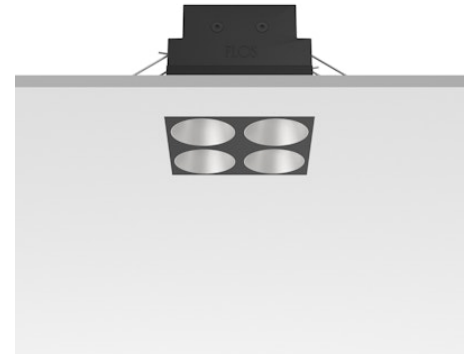

## Light Shadow Fixed No Trim 4 Spots Square Optic Medium

Designed by FLOS Architectural, 2022

1072lm - 3000K - CRI> 90 - Beam° 25

Recessed integrated luminaire with 4 LED lighting spots. Remote power supply included (220-240V). It requires a pre-installation frame, to be ordered separately.

### Main specifications

Mounting	Ceiling recessed
Environments	Indoor dry location
Light source type	LED
Light sources included	Yes
LED type	Power LED
Number of lamps	1
System power (W)	10.8
Source flux (lm)	1281
Lumen Output (lm)	1072
Efficacy (lm/W)	99