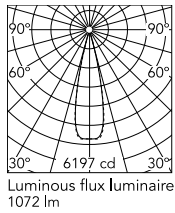

### Physical

Colour	Black/White
Trim	No
Orientation	Fixed
Net weight (kg)	0.34
Package height (mm)	16
Package width (mm)	14
Package length (mm)	21
IP internal	20
IP external	55

### Technical Drawings

2D [↓ ZIP](#)

3D [↓ ZIP](#)

## Schematic light drawing

h(m)	E(lx)	D(m)
1	6169	0.44
2	1542	0.88
3	685	1.31
4	386	1.75
5	247	2.19