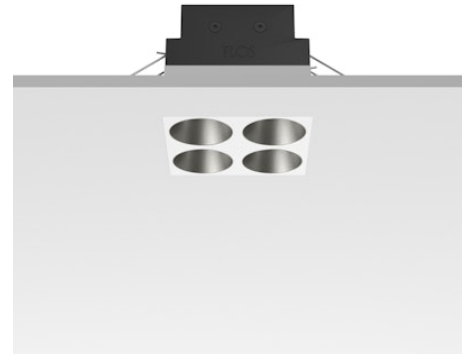

FLOS

05.0654.40C White/Steel

Light Shadow Fixed No Trim 4 Spots Square Optic Medium

Designed by FLOS Architectural, 2022

972lm - 2700K - CRI> 90 - Beam° 25

Recessed integrated luminaire with 4 LED lighting spots. Remote power supply included (220-240V). It requires a pre-installation frame, to be ordered separately.

Are you a professional and your project needs consulting and support?

[BOOK AN APPOINTMENT](#)

Main specifications

Mounting	Ceiling recessed
Environments	Indoor dry location
Light source type	LED
Light sources included	Yes
LED type	Power LED
Number of lamps	1
System power (W)	10.8
Source flux (lm)	1169
Lumen Output (lm)	972
Efficacy (lm/W)	90

Physical

Colour	White/Steel
Trim	No
Orientation	Fixed
Net weight (kg)	0.34
Package height (mm)	16
Package width (mm)	14
Package length (mm)	21
IP internal	20
IP external	55

Download

Mounting instructions [↓ PDF](#)