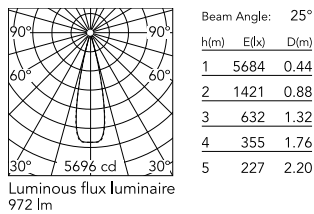

Physical

Colour	White/Steel
Trim	No
Orientation	Fixed
Net weight (kg)	0.34
Package height (mm)	16
Package width (mm)	14
Package length (mm)	21
IP internal	20
IP external	55

Download

Mounting instructions [↓ PDF](#)

Schematic light drawing

Photometric

Lighting type	Direct
Light distribution	Symmetric
CCT (K)	2700
CRI>	90
LED Life / Failure Ratio	L80B10 > 50.000h (Tc=85°C)
Beam angle C0-180 (°)	25
Beam angle C90-270 (°)	25
Extreme cut off	No
UGR _L	<10