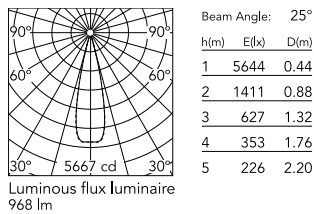

Physical

Colour	Black/Bronze
Trim	No
Orientation	Fixed
Net weight (kg)	0.34
Package height (mm)	16
Package width (mm)	14
Package length (mm)	21
IP internal	20
IP external	55

Download

Mounting instructions [↓ PDF](#)

Schematic light drawing

Photometric

Lighting type	Direct
Light distribution	Symmetric
CCT (K)	2700
CRI>	90
LED Life / Failure Ratio	L80B10 > 50.000h (Tc=85°C)
Beam angle C0-180 (°)	25
Beam angle C90-270 (°)	25
Extreme cut off	No
UGR _L	<10