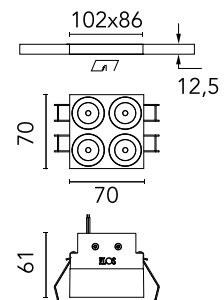

FLOS

05.0652.14C Black/Bronze

Light Shadow Fixed No Trim 4 Spots Square Optic Medium

Designed by FLOS Architectural, 2022

968lm - 2700K - CRI> 90 - Beam° 25

Recessed integrated luminaire with 4 LED lighting spots. Remote power supply included (220-240V). It requires a pre-installation frame, to be ordered separately.

Are you a professional and your project needs consulting and support?

[BOOK AN APPOINTMENT](#)

Main specifications

Mounting	Ceiling recessed
Environments	Indoor dry location
Light source type	LED
Light sources included	Yes
LED type	Power LED
Number of lamps	1
System power (W)	10.8
Source flux (lm)	1169
Lumen Output (lm)	968
Efficacy (lm/W)	89

Physical

Colour	Black/Bronze
Trim	No
Orientation	Fixed
Net weight (kg)	0.34
Package height (mm)	16
Package width (mm)	14
Package length (mm)	21
IP internal	20
IP external	55

Download

Mounting instructions [↓ PDF](#)

Schematic light drawing

Photometric

Lighting type	Direct
Light distribution	Symmetric
CCT (K)	2700
CRI>	90
LED Life / Failure Ratio	L80B10 > 50.000h (Tc=85°C)
Beam angle C0-180 (°)	25
Beam angle C90-270 (°)	25
Extreme cut off	No
UGR _L	<10