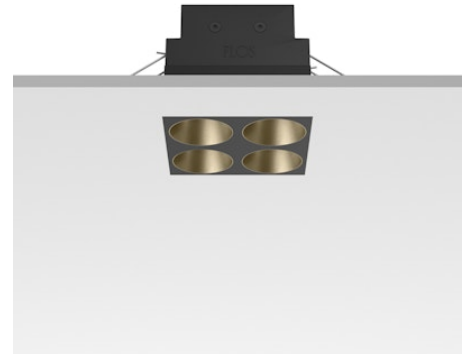

FLOS

05.0652.14C Black/Bronze

Light Shadow Fixed No Trim 4 Spots Square Optic Medium

Designed by FLOS Architectural, 2022

968lm - 2700K - CRI> 90 - Beam° 25

Recessed integrated luminaire with 4 LED lighting spots. Remote power supply included (220-240V). It requires a pre-installation frame, to be ordered separately.

Are you a professional and your project needs consulting and support?

[BOOK AN APPOINTMENT](#)

Main specifications

Mounting	Ceiling recessed
Environments	Indoor dry location
Light source type	LED
Light sources included	Yes
LED type	Power LED
Number of lamps	1
System power (W)	10.8
Source flux (lm)	1169
Lumen Output (lm)	968
Efficacy (lm/W)	89

Physical

Colour	Black/Bronze
Trim	No
Orientation	Fixed
Net weight (kg)	0.34
Package height (mm)	16
Package width (mm)	14
Package length (mm)	21
IP internal	20
IP external	55

Download

Mounting instructions [↓ PDF](#)