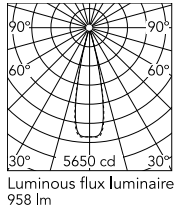

Physical

Colour	White/Black
Trim	No
Orientation	Fixed
Net weight (kg)	0.34
Package height (mm)	16
Package width (mm)	14
Package length (mm)	21
IP internal	20
IP external	55

Download

Mounting instructions [↓ PDF](#)

Schematic light drawing

h(m)	E(lx)	D(m)
1	5623	0.43
2	1406	0.87
3	625	1.30
4	351	1.74
5	225	2.17

Photometric

Lighting type	Direct
Light distribution	Symmetric
CCT (K)	2700
CRI>	90
LED Life / Failure Ratio	L80B10 > 50.000h (Tc=85°C)
Beam angle C0-180 (°)	24
Beam angle C90-270 (°)	25
Extreme cut off	No
UGR _L	<10