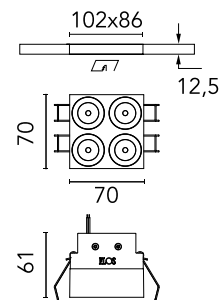

FLOS

05.0651.14C Black/Black

Light Shadow Fixed No Trim 4 Spots Square Optic Medium

Designed by FLOS Architectural, 2022

958lm - 2700K - CRI> 90 - Beam° 24

Recessed integrated luminaire with 4 LED lighting spots. Remote power supply included (220-240V). It requires a pre-installation frame, to be ordered separately.

Are you a professional and your project needs consulting and support?

[BOOK AN APPOINTMENT](#)

Main specifications

Mounting	Ceiling recessed
Environments	Indoor dry location
Light source type	LED
Light sources included	Yes
LED type	Power LED
Number of lamps	1
System power (W)	10.8
Source flux (lm)	1169
Lumen Output (lm)	958
Efficacy (lm/W)	88

Physical

Colour	Black/Black
Trim	No
Orientation	Fixed
Net weight (kg)	0.34
Package height (mm)	16
Package width (mm)	14
Package length (mm)	21
IP internal	20
IP external	55

Download

Mounting instructions [↓ PDF](#)

Schematic light drawing

Photometric

Lighting type	Direct
Light distribution	Symmetric
CCT (K)	2700
CRI>	90
LED Life / Failure Ratio	L80B10 > 50.000h (Tc=85°C)
Beam angle C0-180 (°)	24
Beam angle C90-270 (°)	25
Extreme cut off	No
UGR _L	<10