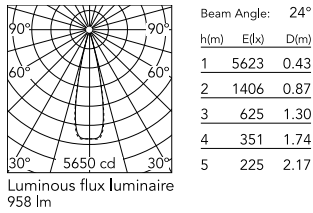

Physical

Colour	Black/Black
Trim	No
Orientation	Fixed
Net weight (kg)	0.34
Package height (mm)	16
Package width (mm)	14
Package length (mm)	21
IP internal	20
IP external	55

Download

Mounting instructions [↓ PDF](#)

Schematic light drawing

Photometric

Lighting type	Direct
Light distribution	Symmetric
CCT (K)	2700
CRI>	90
LED Life / Failure Ratio	L80B10 > 50.000h (Tc=85°C)
Beam angle C0-180 (°)	24
Beam angle C90-270 (°)	25
Extreme cut off	No
UGR _L	<10