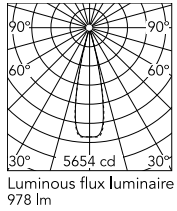

Physical

Colour	White/White
Trim	No
Orientation	Fixed
Net weight (kg)	0.34
Package height (mm)	16
Package width (mm)	14
Package length (mm)	21
IP internal	20
IP external	55

Download

Mounting instructions [↓ PDF](#)

Schematic light drawing

h(m)	E(lx)	D(m)
1	5628	0.44
2	1407	0.88
3	625	1.31
4	352	1.75
5	225	2.19

Photometric

Lighting type	Direct
Light distribution	Symmetric
CCT (K)	2700
CRI>	90
LED Life / Failure Ratio	L80B10 > 50.000h (Tc=85°C)
Beam angle C0-180 (°)	25
Beam angle C90-270 (°)	25
Extreme cut off	No
UGR _L	<10