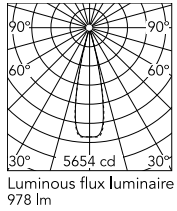

Physical

Colour	Black/White
Trim	No
Orientation	Fixed
Net weight (kg)	0.34
Package height (mm)	16
Package width (mm)	14
Package length (mm)	21
IP internal	20
IP external	55

Download

Mounting instructions [↓ PDF](#)

Schematic light drawing

h(m)	E(lx)	D(m)
1	5628	0.44
2	1407	0.88
3	625	1.31
4	352	1.75
5	225	2.19

Photometric

Lighting type	Direct
Light distribution	Symmetric
CCT (K)	2700
CRI>	90
LED Life / Failure Ratio	L80B10 > 50.000h (Tc=85°C)
Beam angle C0-180 (°)	25
Beam angle C90-270 (°)	25
Extreme cut off	No
UGR _L	<10