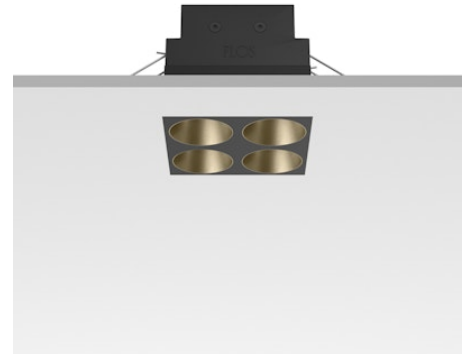

FLOS

05.0667.14C Black/Bronze

Light Shadow Fixed No Trim 4 Spots Square Optic Flood

Designed by FLOS Architectural, 2022

1032lm - 3000K - CRI> 90 - Beam° 35

Recessed integrated luminaire with 4 LED lighting spots. Remote power supply included (220-240V). It requires a pre-installation frame, to be ordered separately.

Are you a professional and your project needs consulting and support?

[BOOK AN APPOINTMENT](#)

Main specifications

Mounting	Ceiling recessed
Environments	Indoor dry location
Light source type	LED
Light sources included	Yes
LED type	Power LED
Number of lamps	1
System power (W)	10.8
Source flux (lm)	1281
Lumen Output (lm)	1032
Efficacy (lm/W)	95

Physical

Colour	Black/Bronze
Trim	No
Orientation	Fixed
Net weight (kg)	0.34
Package height (mm)	16
Package width (mm)	14
Package length (mm)	21
IP internal	20
IP external	55

Download

Mounting instructions [↓ PDF](#)

Schematic light drawing

h(m)	E(lx)	D(m)
1	3042	0.63
2	761	1.26
3	338	1.89
4	190	2.52
5	122	3.15

Photometric

Lighting type	Direct
Light distribution	Symmetric
CCT (K)	3000
CRI>	90
LED Life / Failure Ratio	L80B10 > 50.000h (Tc=85°C)
Beam angle C0-180 (°)	35
Beam angle C90-270 (°)	35
Extreme cut off	No
UGR _L	<10