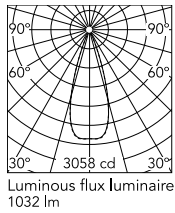

Physical

Colour	Black/Bronze
Trim	No
Orientation	Fixed
Net weight (kg)	0.34
Package height (mm)	16
Package width (mm)	14
Package length (mm)	21
IP internal	20
IP external	55

Download

Mounting instructions [↓ PDF](#)

Schematic light drawing

h(m)	E(lx)	D(m)
1	3042	0.63
2	761	1.26
3	338	1.89
4	190	2.52
5	122	3.15

Photometric

Lighting type	Direct
Light distribution	Symmetric
CCT (K)	3000
CRI>	90
LED Life / Failure Ratio	L80B10 > 50.000h (Tc=85°C)
Beam angle C0-180 (°)	35
Beam angle C90-270 (°)	35
Extreme cut off	No
UGR _L	<10