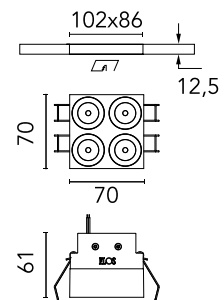

FLOS

05.0667.14C Black/Bronze

Light Shadow Fixed No Trim 4 Spots Square Optic Flood

Designed by FLOS Architectural, 2022

1032lm - 3000K - CRI> 90 - Beam° 35

Recessed integrated luminaire with 4 LED lighting spots. Remote power supply included (220-240V). It requires a pre-installation frame, to be ordered separately.

Are you a professional and your project needs consulting and support?

[BOOK AN APPOINTMENT](#)

Main specifications

Mounting	Ceiling recessed
Environments	Indoor dry location
Light source type	LED
Light sources included	Yes
LED type	Power LED
Number of lamps	1
System power (W)	10.8
Source flux (lm)	1281
Lumen Output (lm)	1032
Efficacy (lm/W)	95

Physical

Colour	Black/Bronze
Trim	No
Orientation	Fixed
Net weight (kg)	0.34
Package height (mm)	16
Package width (mm)	14
Package length (mm)	21
IP internal	20
IP external	55

Download

Mounting instructions [↓ PDF](#)

Schematic light drawing

h(m)	E(lx)	D(m)
1	3042	0.63
2	761	1.26
3	338	1.89
4	190	2.52
5	122	3.15

Photometric

Lighting type	Direct
Light distribution	Symmetric
CCT (K)	3000
CRI>	90
LED Life / Failure Ratio	L80B10 > 50.000h (Tc=85°C)
Beam angle C0-180 (°)	35
Beam angle C90-270 (°)	35
Extreme cut off	No
UGR _L	<10