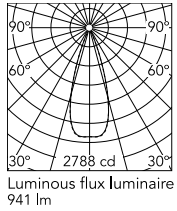

### Physical

Colour	White/Bronze
Trim	No
Orientation	Fixed
Net weight (kg)	0.34
Package height (mm)	16
Package width (mm)	14
Package length (mm)	21
IP internal	20
IP external	55

### Technical Drawings

2D [↓ ZIP](#)

3D [↓ ZIP](#)

## Schematic light drawing

h(m)	E(lx)	D(m)
1	2774	0.63
2	694	1.26
3	308	1.89
4	173	2.52
5	111	3.15