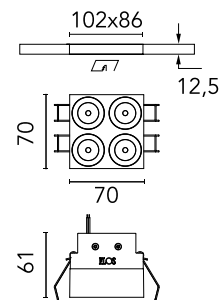

## Light Shadow Fixed No Trim 4 Spots Square Optic Flood

Designed by FLOS Architectural, 2022

941lm - 2700K - CRI> 90 - Beam° 35

Recessed integrated luminaire with 4 LED lighting spots. Remote power supply included (220-240V). It requires a pre-installation frame, to be ordered separately.

### Physical

Colour	White/Bronze
Trim	No
Orientation	Fixed
Net weight (kg)	0.34
Package height (mm)	16
Package width (mm)	14
Package length (mm)	21
IP internal	20
IP external	55

## Schematic light drawing

h(m)	E(lx)	D(m)
1	2774	0.63
2	694	1.26
3	308	1.89
4	173	2.52
5	111	3.15