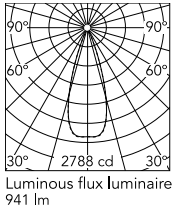

Physical

Colour	Black/Bronze
Trim	No
Orientation	Fixed
Net weight (kg)	0.34
Package height (mm)	16
Package width (mm)	14
Package length (mm)	21
IP internal	20
IP external	55

Download

Mounting instructions [↓ PDF](#)

Schematic light drawing

h(m)	E(lx)	D(m)
1	2774	0.63
2	694	1.26
3	308	1.89
4	173	2.52
5	111	3.15

Photometric

Lighting type	Direct
Light distribution	Symmetric
CCT (K)	2700
CRI>	90
LED Life / Failure Ratio	L80B10 > 50.000h (Tc=85°C)
Beam angle C0-180 (°)	35
Beam angle C90-270 (°)	35
Extreme cut off	No
UGR _L	<10