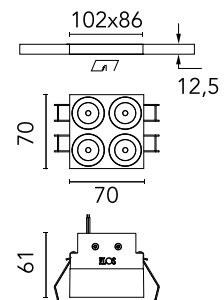

FLOS

05.0662.14C Black/Bronze

Light Shadow Fixed No Trim 4 Spots Square Optic Flood

Designed by FLOS Architectural, 2022

941lm - 2700K - CRI> 90 - Beam° 35

Recessed integrated luminaire with 4 LED lighting spots. Remote power supply included (220-240V). It requires a pre-installation frame, to be ordered separately.

Physical

Colour	Black/Bronze
Trim	No
Orientation	Fixed
Net weight (kg)	0.34
Package height (mm)	16
Package width (mm)	14
Package length (mm)	21
IP internal	20
IP external	55

Download

Mounting instructions [↓ PDF](#)

Schematic light drawing

h(m)	E(lx)	D(m)
1	2774	0.63
2	694	1.26
3	308	1.89
4	173	2.52
5	111	3.15

Photometric

Lighting type	Direct
Light distribution	Symmetric
CCT (K)	2700
CRI>	90
LED Life / Failure Ratio	L80B10 > 50.000h (Tc=85°C)
Beam angle C0-180 (°)	35
Beam angle C90-270 (°)	35
Extreme cut off	No
UGR _L	<10