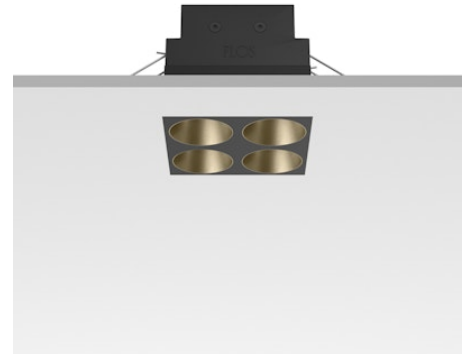

FLOS

05.0662.14C Black/Bronze

Light Shadow Fixed No Trim 4 Spots Square Optic Flood

Designed by FLOS Architectural, 2022

941lm - 2700K - CRI> 90 - Beam° 35

Recessed integrated luminaire with 4 LED lighting spots. Remote power supply included (220-240V). It requires a pre-installation frame, to be ordered separately.

Are you a professional and your project needs consulting and support?

[BOOK AN APPOINTMENT](#)

Main specifications

Mounting	Ceiling recessed
Environments	Indoor dry location
Light source type	LED
Light sources included	Yes
LED type	Power LED
Number of lamps	1
System power (W)	10.8
Source flux (lm)	1169
Lumen Output (lm)	941
Efficacy (lm/W)	87

Physical

Colour	Black/Bronze
Trim	No
Orientation	Fixed
Net weight (kg)	0.34
Package height (mm)	16
Package width (mm)	14
Package length (mm)	21
IP internal	20
IP external	55

Download

Mounting instructions [↓ PDF](#)