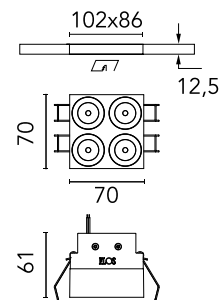

## Light Shadow Fixed No Trim 4 Spots Square Optic Flood

Designed by FLOS Architectural, 2022

938lm - 2700K - CRI> 90 - Beam° 35

Recessed integrated luminaire with 4 LED lighting spots. Remote power supply included (220-240V). It requires a pre-installation frame, to be ordered separately.

### Physical

Colour	White/Black
Trim	No
Orientation	Fixed
Net weight (kg)	0.34
Package height (mm)	16
Package width (mm)	14
Package length (mm)	21
IP internal	20
IP external	55

## Schematic light drawing

Beam Angle: 35°

h(m)	E(lx)	D(m)
1	2768	0.63
2	692	1.27
3	308	1.90
4	173	2.54
5	111	3.17

Luminous flux luminaire  
938 lm