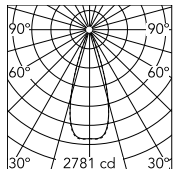

### Physical

Colour	White/Black
Trim	No
Orientation	Fixed
Net weight (kg)	0.34
Package height (mm)	16
Package width (mm)	14
Package length (mm)	21
IP internal	20
IP external	55

### Technical Drawings

2D [↓ ZIP](#)

3D [↓ ZIP](#)

## Schematic light drawing

Beam Angle: 35°

h(m)	E(lx)	D(m)
1	2768	0.63
2	692	1.27
3	308	1.90
4	173	2.54
5	111	3.17

Luminous flux luminaire  
938 lm