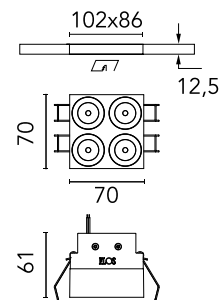

FLOS

05.0661.14C Black/Black

Light Shadow Fixed No Trim 4 Spots Square Optic Flood

Designed by FLOS Architectural, 2022

938lm - 2700K - CRI> 90 - Beam° 35

Recessed integrated luminaire with 4 LED lighting spots. Remote power supply included (220-240V). It requires a pre-installation frame, to be ordered separately.

Are you a professional and your project needs consulting and support?

[BOOK AN APPOINTMENT](#)

Main specifications

Mounting	Ceiling recessed
Environments	Indoor dry location
Light source type	LED
Light sources included	Yes
LED type	Power LED
Number of lamps	1
System power (W)	10.8
Source flux (lm)	1169
Lumen Output (lm)	938
Efficacy (lm/W)	86

Physical

Colour	Black/Black
Trim	No
Orientation	Fixed
Net weight (kg)	0.34
Package height (mm)	16
Package width (mm)	14
Package length (mm)	21
IP internal	20
IP external	55

Download

Mounting instructions [↓ PDF](#)

Schematic light drawing

Beam Angle: 35°

h(m)	E(lx)	D(m)
1	2768	0.63
2	692	1.27
3	308	1.90
4	173	2.54
5	111	3.17

Luminous flux luminaire
938 lm

Photometric

Lighting type	Direct
Light distribution	Symmetric
CCT (K)	2700
CRI>	90
LED Life / Failure Ratio	L80B10 > 50.000h (Tc=85°C)
Beam angle C0-180 (°)	35
Beam angle C90-270 (°)	35
Extreme cut off	No
UGR _L	<10