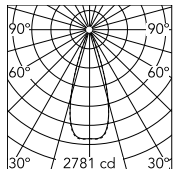

Physical

Colour	Black/Black
Trim	No
Orientation	Fixed
Net weight (kg)	0.34
Package height (mm)	16
Package width (mm)	14
Package length (mm)	21
IP internal	20
IP external	55

Download

Mounting instructions [↓ PDF](#)

Schematic light drawing

Beam Angle: 35°

h(m)	E(lx)	D(m)
1	2768	0.63
2	692	1.27
3	308	1.90
4	173	2.54
5	111	3.17

Luminous flux luminaire
938 lm

Photometric

Lighting type	Direct
Light distribution	Symmetric
CCT (K)	2700
CRI>	90
LED Life / Failure Ratio	L80B10 > 50.000h (Tc=85°C)
Beam angle C0-180 (°)	35
Beam angle C90-270 (°)	35
Extreme cut off	No
UGR _L	<10