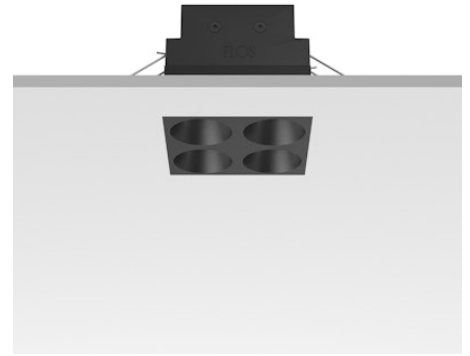

FLOS

05.0661.14C Black/Black

Light Shadow Fixed No Trim 4 Spots Square Optic Flood

Designed by FLOS Architectural, 2022

938lm - 2700K - CRI> 90 - Beam° 35

Recessed integrated luminaire with 4 LED lighting spots. Remote power supply included (220-240V). It requires a pre-installation frame, to be ordered separately.

Are you a professional and your project needs consulting and support?

[BOOK AN APPOINTMENT](#)

Main specifications

Mounting	Ceiling recessed
Environments	Indoor dry location
Light source type	LED
Light sources included	Yes
LED type	Power LED
Number of lamps	1
System power (W)	10.8
Source flux (lm)	1169
Lumen Output (lm)	938
Efficacy (lm/W)	86

Physical

Colour	Black/Black
Trim	No
Orientation	Fixed
Net weight (kg)	0.34
Package height (mm)	16
Package width (mm)	14
Package length (mm)	21
IP internal	20
IP external	55

Download

Mounting instructions [↓ PDF](#)

Schematic light drawing

Beam Angle: 35°

h(m)	E(lx)	D(m)
1	2768	0.63
2	692	1.27
3	308	1.90
4	173	2.54
5	111	3.17

Luminous flux luminaire
938 lm

Photometric

Lighting type	Direct
Light distribution	Symmetric
CCT (K)	2700
CRI>	90
LED Life / Failure Ratio	L80B10 > 50.000h (Tc=85°C)
Beam angle C0-180 (°)	35
Beam angle C90-270 (°)	35
Extreme cut off	No
UGR _L	<10