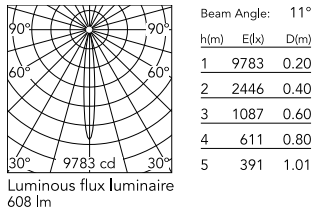

### Physical

Colour	White
Trim	No
Orientation	Fixed
Recessed depth (mm)	75
Spot diameter (mm)	33
Length (mm)	32
Net weight (kg)	0.1
IP internal	20
IP external	23

### Photometric Files

- [LDT / IES](#)  ZIP

### Technical Drawings

- [2D](#)  ZIP
- [3D](#)  ZIP

## Schematic light drawing