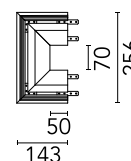

FLOS

08.8705.30 White

Light Cut Mini Endcap. Channel 70 Installation

Designed by FLOS Architectural, 2013

Structural system in aluminium to integrate in plasterboard ceilings. It allows incorporation of projectors. Channel installation consists of 1 or 2 meter profiles, double inside and outside corners. It is possible to cut the profiles to any size.

Are you a professional and your project needs consulting and support?

[BOOK AN APPOINTMENT](#)

Main specifications

Mounting	Ceiling recessed
Environments	Indoor dry location

Physical

Colour	White
Trim	No
Net weight (kg)	0.65