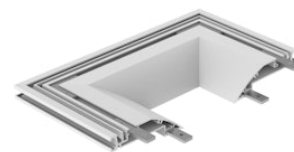

FLOS

08.8705.30 White

Light Cut Mini Endcap. Channel 70 Installation

Designed by FLOS Architectural, 2013

Structural system in aluminium to integrate in plasterboard ceilings. It allows incorporation of projectors. Channel installation consists of 1 or 2 meter profiles, double inside and outside corners. It is possible to cut the profiles to any size.

Are you a professional and your project needs consulting and support?

[BOOK AN APPOINTMENT](#)

Main specifications

Mounting	Ceiling recessed
Environments	Indoor dry location

Physical

Colour	White
Trim	No
Net weight (kg)	0.65