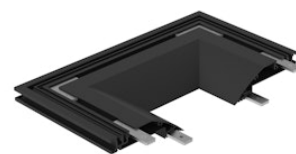

FLOS

08.8705.14 Black

Light Cut Mini Endcap. Channel 70 Installation

Designed by FLOS Architectural, 2013

Structural system in aluminium to integrate in plasterboard ceilings. It allows incorporation of projectors. Channel installation consists of 1 or 2 meter profiles, double inside and outside corners. It is possible to cut the profiles to any size.

Are you a professional and your project needs consulting and support?

[BOOK AN APPOINTMENT](#)

Main specifications

Mounting	Ceiling recessed
Environments	Indoor dry location

Physical

Colour	Black
Trim	No
Net weight (kg)	0.65