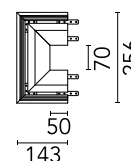

FLOS

08.8705.14 Black

Light Cut Mini Endcap. Channel 70 Installation

Designed by FLOS Architectural, 2013

Structural system in aluminium to integrate in plasterboard ceilings. It allows incorporation of projectors. Channel installation consists of 1 or 2 meter profiles, double inside and outside corners. It is possible to cut the profiles to any size.

Are you a professional and your project needs consulting and support?

[BOOK AN APPOINTMENT](#)

Main specifications

Mounting	Ceiling recessed
Environments	Indoor dry location

Physical

Colour	Black
Trim	No
Net weight (kg)	0.65