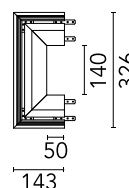

FLOS

08.8706.30 White

Light Cut Mini Endcap. Channel 140 Installation

Designed by FLOS Architectural, 2013

Structural system in aluminium to integrate in plasterboard ceilings. It allows incorporation of projectors. Channel installation consists of 1 or 2 meter profiles, double inside and outside corners. It is possible to cut the profiles to any size.

Are you a professional and your project needs consulting and support?

[BOOK AN APPOINTMENT](#)

Main specifications

Mounting	Ceiling recessed
Environments	Indoor dry location

Physical

Colour	White
Trim	No
Net weight (kg)	0.65