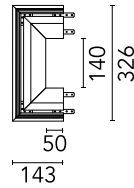

FLOS

08.8706.14 Black

Light Cut Mini Endcap. Channel 140 Installation

Designed by FLOS Architectural, 2013

Structural system in aluminium to integrate in plasterboard ceilings. It allows incorporation of projectors. Channel installation consists of 1 or 2 meter profiles, double inside and outside corners. It is possible to cut the profiles to any size.

Are you a professional and your project needs consulting and support?

[BOOK AN APPOINTMENT](#)

Main specifications

Mounting	Ceiling recessed
Environments	Indoor dry location

Physical

Colour	Black
Trim	No
Net weight (kg)	0.65