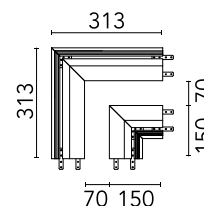

Main specifications

Mounting	Ceiling recessed
Environments	Indoor dry location

Physical

Colour	White
Trim	No
Net weight (kg)	1

Download

[Mounting instructions](#)