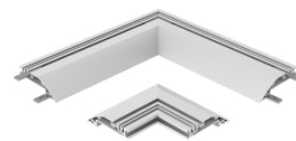

FLOS

08.8707.30 White

Light Cut Mini Corner. Channel 70 Installation

Designed by FLOS Architectural, 2013

Structural system in aluminium to integrate in plasterboard ceilings. It allows incorporation of projectors. Channel installation consists of 1 or 2 meter profiles, double inside and outside corners. It is possible to cut the profiles to any size.

Are you a professional and your project needs consulting and support?

[BOOK AN APPOINTMENT](#)

Main specifications

Mounting	Ceiling recessed
Environments	Indoor dry location

Physical

Colour	White
Trim	No
Net weight (kg)	1