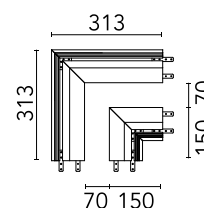

Main specifications

Mounting	Ceiling recessed
Environments	Indoor dry location

Physical

Colour	Black
Trim	No
Net weight (kg)	1

Download

[Mounting instructions](#)