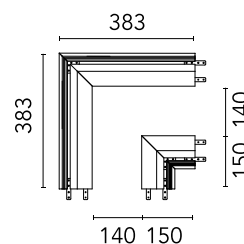

Main specifications

Mounting	Ceiling recessed
Environments	Indoor dry location

Physical

Colour	Black
Trim	No
Net weight (kg)	1

Download

[Mounting instructions](#)