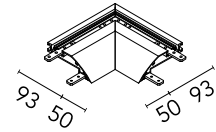

FLOS

08.8709.30 White

Light Cut Mini Corner Inside. Perimetral Installation

Designed by FLOS Architectural, 2013

Structural system in aluminium to integrate in plasterboard ceilings. It allows incorporation of projectors. Perimetral installation consists of 1 or 2 meter profiles, inside and outside corners. It is possible to cut the profiles to any size.

Are you a professional and your project needs consulting and support?

[BOOK AN APPOINTMENT](#)

Main specifications

Mounting	Ceiling recessed
Environments	Indoor dry location

Physical

Colour	White
Trim	No
Net weight (kg)	0.50