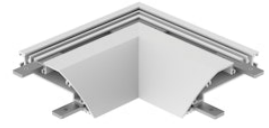

FLOS

08.8709.30 White

Light Cut Mini Corner Inside. Perimetral Installation

Designed by FLOS Architectural, 2013

Structural system in aluminium to integrate in plasterboard ceilings. It allows incorporation of projectors. Perimetral installation consists of 1 or 2 meter profiles, inside and outside corners. It is possible to cut the profiles to any size.

Are you a professional and your project needs consulting and support?

[BOOK AN APPOINTMENT](#)

Main specifications

Mounting	Ceiling recessed
Environments	Indoor dry location

Physical

Colour	White
Trim	No
Net weight (kg)	0.50