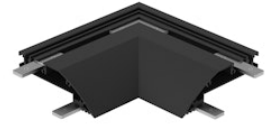

FLOS

08.8709.14 Black

Light Cut Mini Corner Inside. Perimetral Installation

Designed by FLOS Architectural, 2013

Structural system in aluminium to integrate in plasterboard ceilings. It allows incorporation of projectors. Perimetral installation consists of 1 or 2 meter profiles, inside and outside corners. It is possible to cut the profiles to any size.

Are you a professional and your project needs consulting and support?

[BOOK AN APPOINTMENT](#)

Main specifications

Mounting	Ceiling recessed
Environments	Indoor dry location

Physical

Colour	Black
Trim	No
Net weight (kg)	0.50