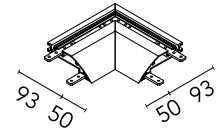

FLOS

08.8709.14 Black

Light Cut Mini Corner Inside. Perimetral Installation

Designed by FLOS Architectural, 2013

Structural system in aluminium to integrate in plasterboard ceilings. It allows incorporation of projectors. Perimetral installation consists of 1 or 2 meter profiles, inside and outside corners. It is possible to cut the profiles to any size.