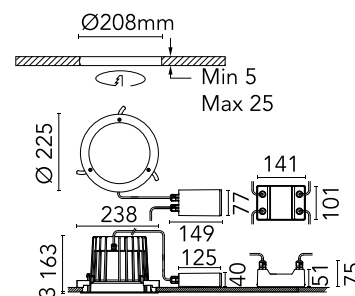

## Leila 4 White Painted Frame

Designed by FLOS Outdoor

LED source included. Integrated power supply 220-240V ON/OFF and dimmable 1-10V or DALI: remote kit with a 400mm cable section with watertight threaded M12 connector on the luminaire and a 250mm cable section for connection on the mains. This needs to be housed in the junction box for masonry ceilings (it needs to be ordered separately) or set next to the luminaire in case of plasterboard false ceilings. Dimmable version available upon request.

### Main specifications

EAN	8054793677125
Mounting	Ceiling recessed
Environments	Outdoor wet location
LED type	LED array
Power (W)	38
System power (W)	40
Source flux (lm)	6637
Lumen Output (lm)	3929

### Physical

Colour	White
Orientation	Fixed
Net weight (kg)	2.46
Package height (mm)	285
Package width (mm)	250
Package length (mm)	195
Package volume (m <sup>3</sup> )	0.01
IP internal	66
IP external	66