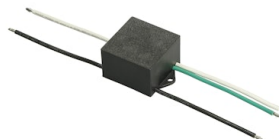

## Accessories & Power Supply

REQUIRED  
Accessory

FA199

Box for Ceiling Recessed  
Installation Leila 4

OPTIONAL  
Accessory

F990C010000

3/4 way terminal block 4 poles  
IP68 H2O stop. ( $\varnothing 5,5 \div 12$ mm  
cable)

OPTIONAL  
Accessory

F990E00A000

S.P.D. (SURGE PROTECTION  
DEVICE)

OPTIONAL  
Accessory

F990C00A000

2 way terminal block 4 poles IP68  
H2O stop. ( $\varnothing 5,5 \div 12$ mm cable)