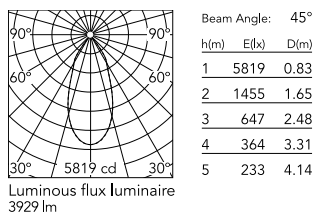

Schematic light drawing

Photometric

Light distribution	Symmetric
CCT (K)	4000
CRI>	80
Beam angle C0-180 (°)	45
Beam angle C90-270 (°)	45
Extreme cut off	No

Electrical

Insulation class	II
Frequency (Hz)	50/60
Main voltage (Vac)	220-240
Power supply	Remote included
Power supply type	Non Dimmable
Emergency	No

Notes

Please check with your referent person in our Front Office if a code modification is needed to meet the required certification compliance