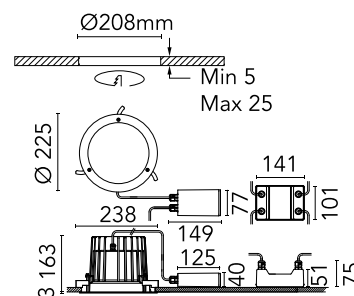

FLOS

FA53605701-300 White

Leila 4 White Painted Frame Dimmable Dali

Designed by FLOS Outdoor

LED source included. Integrated power supply 220-240V ON/OFF and dimmable 1-10V or DALI: remote kit with a 400mm cable section with watertight threaded M12 connector on the luminaire and a 250mm cable section for connection on the mains. This needs to be housed in the junction box for masonry ceilings (it needs to be ordered separately) or set next to the luminaire in case of plasterboard false ceilings. Dimmable version available upon request.

Physical

Colour	White
Orientation	Fixed
IP internal	66
IP external	66

Download

[Mounting instructions](#)  ZIP

Photometric Files

[LDT / IES](#)  ZIP

Technical Drawings

[2D](#)  ZIP

[3D](#)  ZIP

Schematic light drawing

h(m)	E(lx)	D(m)
1	15352	0.38
2	3838	0.76
3	1706	1.14
4	959	1.52
5	614	1.89

Photometric

Lighting type	Direct
Light distribution	Asymmetric
CCT (K)	4000
CRI>	80
Extreme cut off	No

F990C010000

3/4 way terminal block 4 poles
IP68 H2O stop. (ø5,5÷12mm
cable)

OPTIONAL
Accessory

F990E00A000

S.P.D. (SURGE PROTECTION
DEVICE)