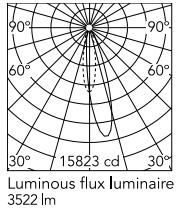

Physical

Colour	White
Orientation	Fixed
IP internal	66
IP external	66

Download

[Mounting instructions](#)  ZIP

Photometric Files

[LDT / IES](#)  ZIP

Technical Drawings

[2D](#)  ZIP

[3D](#)  ZIP

Schematic light drawing

h(m)	E(lx)	D(m)
1	15352	0.38
2	3838	0.76
3	1706	1.14
4	959	1.52
5	614	1.89

Photometric

Lighting type	Direct
Light distribution	Asymmetric
CCT (K)	4000
CRI>	80
Extreme cut off	No