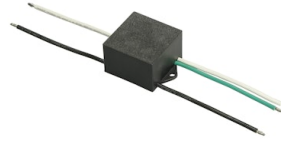

FLOS

FA53605501-300 White

Leila 4 White Painted Frame Dimmable Dali

Designed by FLOS Outdoor

LED source included. Integrated power supply 220-240V ON/OFF and dimmable 1-10V or DALI: remote kit with a 400mm cable section with watertight threaded M12 connector on the luminaire and a 250mm cable section for connection on the mains. This needs to be housed in the junction box for masonry ceilings (it needs to be ordered separately) or set next to the luminaire in case of plasterboard false ceilings. Dimmable version available upon request.

Accessories & Power Supply

REQUIRED
Accessory

FA199

Box for Ceiling Recessed
Installation Leila 4

OPTIONAL
Accessory

F990C010000

3/4 way terminal block 4 poles
IP68 H2O stop. ($\varnothing 5,5 \div 12$ mm
cable)

OPTIONAL
Accessory

F990E00A000

S.P.D. (SURGE PROTECTION
DEVICE)

OPTIONAL
Accessory

F990C00A000

2 way terminal block 4 poles IP68
H2O stop. ($\varnothing 5,5 \div 12$ mm cable)