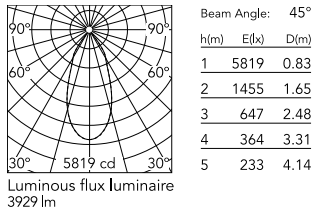

Physical

Colour	White
Orientation	Fixed
IP internal	66
IP external	66

Download

[Mounting instructions](#)  ZIP

Photometric Files

[LDT / IES](#)  ZIP

Technical Drawings

[2D](#)  ZIP

[3D](#)  ZIP

Schematic light drawing

Photometric

Lighting type	Direct
Light distribution	Symmetric
CCT (K)	4000
CRI>	80
Beam angle C0-180 (°)	45
Beam angle C90-270 (°)	45
Extreme cut off	No

Electrical

Insulation class	II
Frequency (Hz)	50-60
Main voltage (Vac)	220-240
Power supply	Remote included
Dimmable	Yes
Power supply type	Dimmable DALI 1
Emergency	No