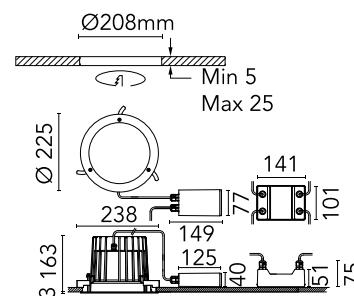

FLOS

FA53605501-300 White

Leila 4 White Painted Frame Dimmable Dali

Designed by FLOS Outdoor

LED source included. Integrated power supply 220-240V ON/OFF and dimmable 1-10V or DALI: remote kit with a 400mm cable section with watertight threaded M12 connector on the luminaire and a 250mm cable section for connection on the mains. This needs to be housed in the junction box for masonry ceilings (it needs to be ordered separately) or set next to the luminaire in case of plasterboard false ceilings. Dimmable version available upon request.

Are you a professional and your project needs consulting and support?

[BOOK AN APPOINTMENT](#)

Main specifications

Mounting	Ceiling recessed
Environments	Outdoor wet location
LED type	LED array
Number of lamps	1
Power (W)	38
System power (W)	40
Source flux (lm)	6637
Lumen Output (lm)	3929

Physical

Colour	White
Orientation	Fixed
IP internal	66
IP external	66

Download

[Mounting instructions](#)  ZIP

Photometric Files

[LDT / IES](#)  ZIP

Technical Drawings

[2D](#)  ZIP

Accessories & Power Supply

REQUIRED
Accessory

FA199

Box for Ceiling Recessed
Installation Leila 4

OPTIONAL
Accessory

F990C010000

3/4 way terminal block 4 poles
IP68 H2O stop. ($\varnothing 5,5 \div 12$ mm
cable)