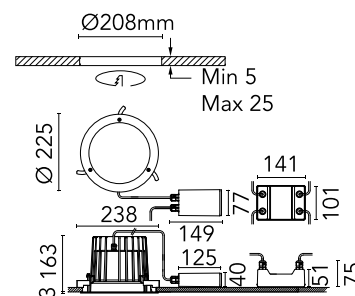

## Leila 4 Stainless Steel Frame

Designed by FLOS Outdoor

LED source included. Integrated power supply 220-240V ON/OFF and dimmable 1-10V or DALI: remote kit with a 400mm cable section with watertight threaded M12 connector on the luminaire and a 250mm cable section for connection on the mains. This needs to be housed in the junction box for masonry ceilings (it needs to be ordered separately) or set next to the luminaire in case of plasterboard false ceilings. Dimmable version available upon request.

### Main specifications

EAN	8054793678672
Mounting	Ceiling recessed
Environments	Outdoor wet location
LED type	LED array
Power (W)	38
System power (W)	40
Source flux (lm)	6111
Lumen Output (lm)	3443

### Physical

Colour	Matte Stainless Steel
Orientation	Fixed
Net weight (kg)	2.46
Package height (mm)	285
Package width (mm)	250
Package length (mm)	195
Package volume (m <sup>3</sup> )	0.01
IP internal	66
IP external	66

## Schematic light drawing

Beam Angle: 45°

h(m)	E(lx)	D(m)
1	5099	0.83
2	1275	1.65
3	567	2.48
4	319	3.31
5	204	4.14