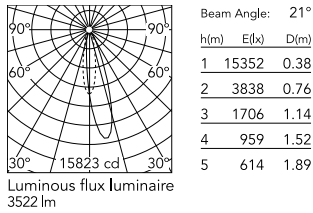

[LDT / IES](#)  ZIP

Technical Drawings

[2D](#)  ZIP

[3D](#)  ZIP

Schematic light drawing

Photometric

| | |
|--------------------|------------|
| Lighting type | Direct |
| Light distribution | Asymmetric |
| CCT (K) | 4000 |
| CRI> | 80 |
| Extreme cut off | No |