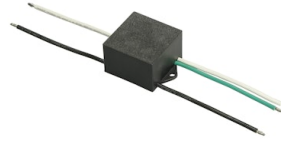

FLOS

FA53605256-300 Matte Stainless Steel

Leila 4 Stainless Steel Frame Dimmable Dali

Designed by FLOS Outdoor

LED source included. Integrated power supply 220-240V ON/OFF and dimmable 1-10V or DALI: remote kit with a 400mm cable section with watertight threaded M12 connector on the luminaire and a 250mm cable section for connection on the mains. This needs to be housed in the junction box for masonry ceilings (it needs to be ordered separately) or set next to the luminaire in case of plasterboard false ceilings. Dimmable version available upon request.

Accessories & Power Supply

REQUIRED
Accessory

FA199

Box for Ceiling Recessed
Installation Leila 4

OPTIONAL
Accessory

F990C010000

3/4 way terminal block 4 poles
IP68 H2O stop. (ø5,5÷12mm
cable)

OPTIONAL
Accessory

F990E00A000

S.P.D. (SURGE PROTECTION
DEVICE)

OPTIONAL
Accessory

F990C00A000

2 way terminal block 4 poles IP68
H2O stop. (ø5,5÷12mm cable)