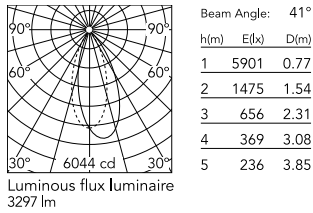

[LDT / IES](#)  ZIP

Technical Drawings

[2D](#)  ZIP

[3D](#)  ZIP

Schematic light drawing

Photometric

| | |
|--------------------|------------|
| Lighting type | Direct |
| Light distribution | Asymmetric |
| CCT (K) | 3000 |
| CRI> | 80 |
| Extreme cut off | No |