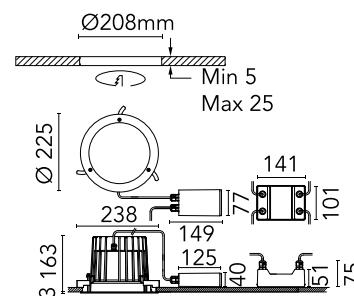

FLOS

FA53605256-300 Matte Stainless Steel

Leila 4 Stainless Steel Frame Dimmable Dali

Designed by FLOS Outdoor

LED source included. Integrated power supply 220-240V ON/OFF and dimmable 1-10V or DALI: remote kit with a 400mm cable section with watertight threaded M12 connector on the luminaire and a 250mm cable section for connection on the mains. This needs to be housed in the junction box for masonry ceilings (it needs to be ordered separately) or set next to the luminaire in case of plasterboard false ceilings. Dimmable version available upon request.

Physical

| | |
|-------------|-----------------------|
| Colour | Matte Stainless Steel |
| Orientation | Fixed |
| IP internal | 66 |
| IP external | 66 |

Download

[Mounting instructions](#)  ZIP

Photometric Files

[LDT / IES](#)  ZIP

Technical Drawings

[2D](#)  ZIP

[3D](#)  ZIP

Schematic light drawing

Photometric

| | |
|--------------------|------------|
| Lighting type | Direct |
| Light distribution | Asymmetric |
| CCT (K) | 3000 |
| CRI> | 80 |
| Extreme cut off | No |

F990E00A000

S.P.D. (SURGE PROTECTION
DEVICE)

OPTIONAL
Accessory

F990C00A000

2 way terminal block 4 poles IP68
H2O stop. (ø5,5÷12mm cable)