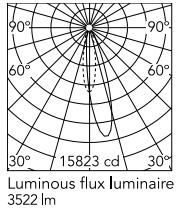

Schematic light drawing