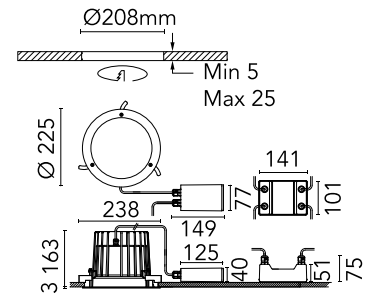

Main specifications

Mounting	Ceiling recessed
Environments	Outdoor wet location
LED type	LED array
Number of lamps	1
Power (W)	38
System power (W)	40
Source flux (lm)	6637
Lumen Output (lm)	3522

Physical

Colour	Matte Stainless Steel
Orientation	Fixed
IP internal	66
IP external	66

Download

[Mounting instructions](#) ZIP

Photometric Files

[LDT / IES](#) ZIP

Technical Drawings

[2D](#) ZIP

[3D](#) ZIP