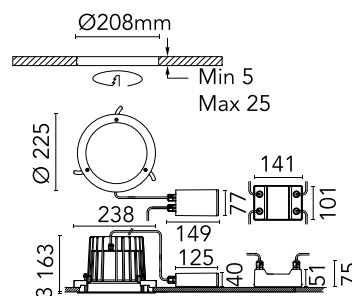

FLOS

FA53605056-310 Matte Stainless Steel

Leila 4 Stainless Steel Frame Dimmable 1-10V

Designed by FLOS Outdoor

LED source included. Integrated power supply 220-240V ON/OFF and dimmable 1-10V or DALI: remote kit with a 400mm cable section with watertight threaded M12 connector on the luminaire and a 250mm cable section for connection on the mains. This needs to be housed in the junction box for masonry ceilings (it needs to be ordered separately) or set next to the luminaire in case of plasterboard false ceilings. Dimmable version available upon request.

Physical

| | |
|-------------|-----------------------|
| Colour | Matte Stainless Steel |
| Orientation | Fixed |
| IP internal | 66 |
| IP external | 66 |

Download

[Mounting instructions](#) ZIP

Photometric Files

[LDT / IES](#) ZIP

Technical Drawings

[2D](#) ZIP

[3D](#) ZIP

Schematic light drawing

Photometric

| | |
|--------------------|------------|
| Lighting type | Direct |
| Light distribution | Asymmetric |
| CCT (K) | 3000 |
| CRI> | 80 |
| Extreme cut off | No |

Accessories & Power Supply

REQUIRED
Accessory

FA199

Box for Ceiling Recessed
Installation Leila 4

OPTIONAL
Accessory

F990C010000

3/4 way terminal block 4 poles
IP68 H2O stop. ($\varnothing 5,5 \div 12$ mm
cable)