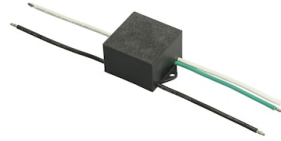

FLOS

FA53605056-310 Matte Stainless Steel

Leila 4 Stainless Steel Frame Dimmable 1-10V

Designed by FLOS Outdoor

LED source included. Integrated power supply 220-240V ON/OFF and dimmable 1-10V or DALI: remote kit with a 400mm cable section with watertight threaded M12 connector on the luminaire and a 250mm cable section for connection on the mains. This needs to be housed in the junction box for masonry ceilings (it needs to be ordered separately) or set next to the luminaire in case of plasterboard false ceilings. Dimmable version available upon request.

Accessories & Power Supply

REQUIRED
Accessory

FA199

Box for Ceiling Recessed
Installation Leila 4

OPTIONAL
Accessory

F990C010000

3/4 way terminal block 4 poles
IP68 H2O stop. ($\varnothing 5,5 \div 12$ mm
cable)

OPTIONAL
Accessory

F990E00A000

S.P.D. (SURGE PROTECTION
DEVICE)

OPTIONAL
Accessory

F990C00A000

2 way terminal block 4 poles IP68
H2O stop. ($\varnothing 5,5 \div 12$ mm cable)