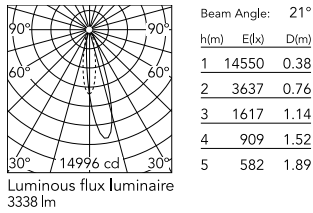

[LDT / IES](#) ZIP

Technical Drawings

[2D](#) ZIP

[3D](#) ZIP

Schematic light drawing

Photometric

| | |
|--------------------|------------|
| Lighting type | Direct |
| Light distribution | Asymmetric |
| CCT (K) | 3000 |
| CRI> | 80 |
| Extreme cut off | No |