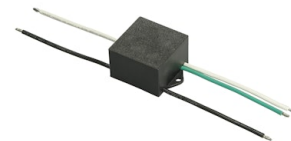

## Leila 3 White Painted Frame

Designed by FLOS Outdoor, 2013

LED source included. Integrated power supply 220-240V ON/OFF and dimmable 1-10V or DALI: remote kit with a 400mm cable section with watertight threaded M12 connector on the luminaire and a 250mm cable section for connection on the mains. This needs to be housed in the junction box for masonry ceilings (it needs to be ordered separately) or set next to the luminaire in case of plasterboard false ceilings. Dimmable version available upon request.

## Accessories & Power Supply

REQUIRED  
Accessory

FA198

Box for Ceiling Recessed  
Installation Leila 3

OPTIONAL  
Accessory

F990C00A000

2 way terminal block 4 poles IP68  
H2O stop. (ø5,5÷12mm cable)

OPTIONAL  
Accessory

F990C010000

3/4 way terminal block 4 poles  
IP68 H2O stop. (ø5,5÷12mm  
cable)

OPTIONAL  
Accessory

F990E00A000

S.P.D. (SURGE PROTECTION  
DEVICE)