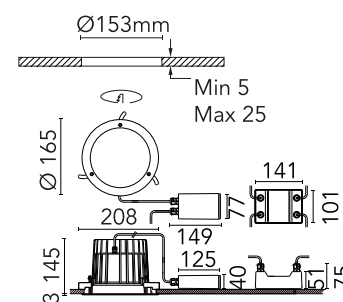

## Leila 3 White Painted Frame

Designed by FLOS Outdoor, 2013

LED source included. Integrated power supply 220-240V ON/OFF and dimmable 1-10V or DALI: remote kit with a 400mm cable section with watertight threaded M12 connector on the luminaire and a 250mm cable section for connection on the mains. This needs to be housed in the junction box for masonry ceilings (it needs to be ordered separately) or set next to the luminaire in case of plasterboard false ceilings. Dimmable version available upon request.

### Physical

Colour	White
Orientation	Fixed
Net weight (kg)	1.18
Package height (mm)	200
Package width (mm)	185
Package length (mm)	245
Package volume (m3)	0.01
IP internal	66
IP external	66