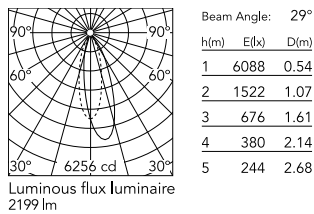

### Physical

Colour	White
Orientation	Fixed
Net weight (kg)	1.18
Package height (mm)	200
Package width (mm)	185
Package length (mm)	245
Package volume (m3)	0.01
IP internal	66
IP external	66

### Photometric Files

[LDT / IES](#)  ZIP

### Technical Drawings

[2D](#)  ZIP

[3D](#)  ZIP

## Schematic light drawing