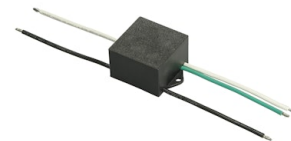

## Leila 3 White Painted Frame

Designed by FLOS Outdoor

LED source included. Integrated power supply 220-240V ON/OFF and dimmable 1-10V or DALI: remote kit with a 400mm cable section with watertight threaded M12 connector on the luminaire and a 250mm cable section for connection on the mains. This needs to be housed in the junction box for masonry ceilings (it needs to be ordered separately) or set next to the luminaire in case of plasterboard false ceilings. Dimmable version available upon request.

## Accessories & Power Supply

REQUIRED  
Accessory

FA198

Box for Ceiling Recessed  
Installation Leila 3

OPTIONAL  
Accessory

F990C00A000

2 way terminal block 4 poles IP68  
H2O stop. (ø5,5÷12mm cable)

OPTIONAL  
Accessory

F990C010000

3/4 way terminal block 4 poles  
IP68 H2O stop. (ø5,5÷12mm  
cable)

OPTIONAL  
Accessory

F990E00A000

S.P.D. (SURGE PROTECTION  
DEVICE)