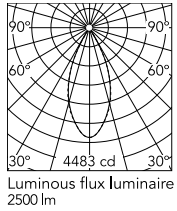

### Physical

|                     |       |
|---------------------|-------|
| Colour              | White |
| Orientation         | Fixed |
| Net weight (kg)     | 1.18  |
| Package height (mm) | 200   |
| Package width (mm)  | 185   |
| Package length (mm) | 245   |
| Package volume (m3) | 0.01  |
| IP internal         | 66    |
| IP external         | 66    |

### Technical Drawings

[2D](#)  ZIP

[3D](#)  ZIP

## Schematic light drawing

Beam Angle: 44°

| h(m) | E(lx) | D(m) |
|------|-------|------|
| 1    | 4483  | 0.80 |
| 2    | 1121  | 1.60 |
| 3    | 498   | 2.41 |
| 4    | 280   | 3.21 |
| 5    | 179   | 4.01 |