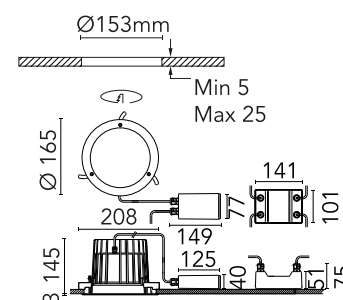

## Leila 3 White Painted Frame

Designed by FLOS Outdoor

LED source included. Integrated power supply 220-240V ON/OFF and dimmable 1-10V or DALI: remote kit with a 400mm cable section with watertight threaded M12 connector on the luminaire and a 250mm cable section for connection on the mains. This needs to be housed in the junction box for masonry ceilings (it needs to be ordered separately) or set next to the luminaire in case of plasterboard false ceilings. Dimmable version available upon request.

### Main specifications

|                   |                      |
|-------------------|----------------------|
| EAN               | 8054793676364        |
| Mounting          | Ceiling recessed     |
| Environments      | Outdoor wet location |
| LED type          | LED array            |
| Power (W)         | 26                   |
| System power (W)  | 28                   |
| Source flux (lm)  | 4277                 |
| Lumen Output (lm) | 2500                 |

### Physical

|                     |       |
|---------------------|-------|
| Colour              | White |
| Orientation         | Fixed |
| Net weight (kg)     | 1.18  |
| Package height (mm) | 200   |
| Package width (mm)  | 185   |
| Package length (mm) | 245   |
| Package volume (m3) | 0.01  |
| IP internal         | 66    |
| IP external         | 66    |

## Schematic light drawing

Beam Angle: 44°

| h(m) | E(lx) | D(m) |
|------|-------|------|
| 1    | 4483  | 0.80 |
| 2    | 1121  | 1.60 |
| 3    | 498   | 2.41 |
| 4    | 280   | 3.21 |
| 5    | 179   | 4.01 |