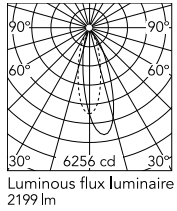

Physical

Colour	White
Orientation	Fixed
Net weight (kg)	1.18
Package height (mm)	200
Package width (mm)	185
Package length (mm)	245
Package volume (m3)	0.01
IP internal	66
IP external	66

Download

[Mounting instructions](#)  ZIP

Photometric Files

[LDT / IES](#)  ZIP

Technical Drawings

[2D](#)  ZIP

[3D](#)  ZIP

Schematic light drawing

h(m)	E(lx)	D(m)
1	6088	0.54
2	1522	1.07
3	676	1.61
4	380	2.14
5	244	2.68

Photometric