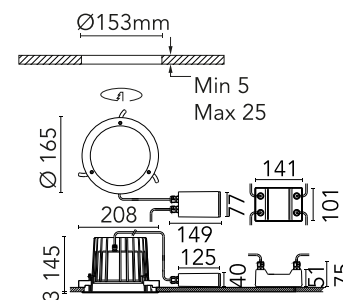

FLOS

FA53614201-310 White

Leila 3 White Painted Frame Dimmable 1-10V

Designed by FLOS Outdoor, 2013

LED source included. Integrated power supply 220-240V ON/OFF and dimmable 1-10V or DALI: remote kit with a 400mm cable section with watertight threaded M12 connector on the luminaire and a 250mm cable section for connection on the mains. This needs to be housed in the junction box for masonry ceilings (it needs to be ordered separately) or set next to the luminaire in case of plasterboard false ceilings. Dimmable version available upon request.

Physical

Colour	White
Orientation	Fixed
Net weight (kg)	1.18
Package height (mm)	200
Package width (mm)	185
Package length (mm)	245
Package volume (m3)	0.01
IP internal	66
IP external	66

Download

[Mounting instructions](#)  ZIP

Photometric Files

[LDT / IES](#)  ZIP

Technical Drawings

[2D](#)  ZIP

[3D](#)  ZIP

Schematic light drawing

h(m)	E(lx)	D(m)
1	6088	0.54
2	1522	1.07
3	676	1.61
4	380	2.14
5	244	2.68

Photometric

F990C010000

3/4 way terminal block 4 poles
IP68 H2O stop. (ø5,5÷12mm
cable)

OPTIONAL
Accessory

F990E00A000

S.P.D. (SURGE PROTECTION
DEVICE)