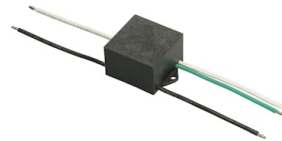

# FLOS

FA53603556-310 Matte Stainless Steel

## Leila 3 Stainless Steel Frame Dimmable 1-10V

Designed by FLOS Outdoor

LED source included. Integrated power supply 220-240V ON/OFF and dimmable 1-10V or DALI: remote kit with a 400mm cable section with watertight threaded M12 connector on the luminaire and a 250mm cable section for connection on the mains. This needs to be housed in the junction box for masonry ceilings (it needs to be ordered separately) or set next to the luminaire in case of plasterboard false ceilings. Dimmable version available upon request.

## Accessories & Power Supply

REQUIRED  
Accessory

FA198

Box for Ceiling Recessed  
Installation Leila 3

OPTIONAL  
Accessory

F990C010000

3/4 way terminal block 4 poles  
IP68 H2O stop. ( $\varnothing 5,5 \div 12$ mm  
cable)

OPTIONAL  
Accessory

F990E00A000

S.P.D. (SURGE PROTECTION  
DEVICE)

OPTIONAL  
Accessory

F990C00A000

2 way terminal block 4 poles IP68  
H2O stop. ( $\varnothing 5,5 \div 12$ mm cable)