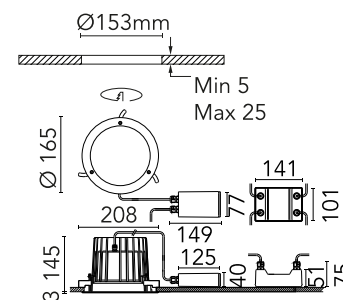

## Leila 3 Stainless Steel Frame Dimmable 1-10V

Designed by FLOS Outdoor

LED source included. Integrated power supply 220-240V ON/OFF and dimmable 1-10V or DALI: remote kit with a 400mm cable section with watertight threaded M12 connector on the luminaire and a 250mm cable section for connection on the mains. This needs to be housed in the junction box for masonry ceilings (it needs to be ordered separately) or set next to the luminaire in case of plasterboard false ceilings. Dimmable version available upon request.

### Physical

Colour	Matte Stainless Steel
Orientation	Fixed
Net weight (kg)	1.18
Package height (mm)	200
Package width (mm)	185
Package length (mm)	245
Package volume (m <sup>3</sup> )	0.01
IP internal	66
IP external	66

## Schematic light drawing

h(m)	E(lx)	D(m)
1	4878	0.68
2	1220	1.36
3	542	2.03
4	305	2.71
5	195	3.39