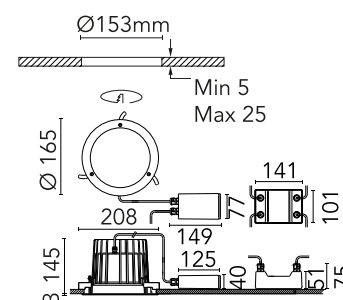

FLOS

FA53603056-310 Matte Stainless Steel

Leila 3 Stainless Steel Frame Dimmable 1-10V

Designed by FLOS Outdoor

LED source included. Integrated power supply 220-240V ON/OFF and dimmable 1-10V or DALI: remote kit with a 400mm cable section with watertight threaded M12 connector on the luminaire and a 250mm cable section for connection on the mains. This needs to be housed in the junction box for masonry ceilings (it needs to be ordered separately) or set next to the luminaire in case of plasterboard false ceilings. Dimmable version available upon request.

Physical

Colour	Matte Stainless Steel
Orientation	Fixed
Net weight (kg)	1.18
Package height (mm)	200
Package width (mm)	185
Package length (mm)	245
Package volume (m ³)	0.01
IP internal	66
IP external	66

This product contains a light source of energy efficiency class D

Replaceable control gear by an end-user

Schematic light drawing

Beam Angle: 17°

h(m)	E(lx)	D(m)
1	15281	0.31
2	3820	0.61
3	1698	0.92
4	955	1.23
5	611	1.53

2 way terminal block 4 poles IP68
H2O stop. (ø5,5÷12mm cable)