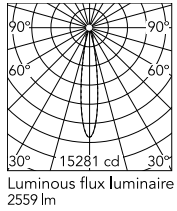

Physical

Colour	Matte Stainless Steel
Orientation	Fixed
Net weight (kg)	1.18
Package height (mm)	200
Package width (mm)	185
Package length (mm)	245
Package volume (m ³)	0.01
IP internal	66
IP external	66

This product contains a light source of energy efficiency class D

Replaceable control gear by an end-user

Schematic light drawing

Beam Angle: 17°

h(m)	E(lx)	D(m)
1	15281	0.31
2	3820	0.61
3	1698	0.92
4	955	1.23
5	611	1.53