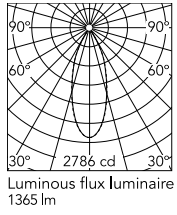

Schematic light drawing

h(m)	E(lx)	D(m)
1	2786	0.66
2	697	1.33
3	310	1.99
4	174	2.66
5	111	3.32

Photometric

Lighting type	Direct
Light distribution	Symmetric
CCT (K)	2700
CRI>	80
Beam angle C0-180 (°)	37
Beam angle C90-270 (°)	37
Extreme cut off	No

Electrical

Insulation class	II
Frequency (Hz)	50/60
Main voltage (Vac)	220-240
Power supply	Remote included
Power supply type	Dimmable DALI 1
Emergency	No

Notes

Please check with your referent person in our Front Office if a code modification is needed to meet the required certification compliance