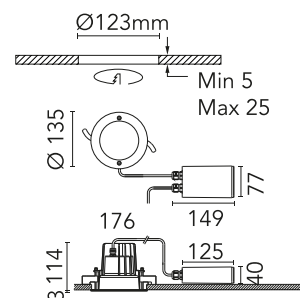

Main specifications

EAN	8054793677927
Mounting	Ceiling recessed
Environments	Outdoor wet location
LED type	LED array
Power (W)	12
System power (W)	14
Source flux (lm)	2065
Lumen Output (lm)	1365

Physical

Colour	White
Orientation	Fixed
Net weight (kg)	0.82
Package height (mm)	145
Package width (mm)	195
Package length (mm)	195
Package volume (m3)	0.01
IP internal	66
IP external	66

Download

[Mounting instructions](#) ZIP

Photometric Files

[LDT / IES](#) ZIP

Technical Drawings

[2D](#) ZIP

[3D](#) ZIP