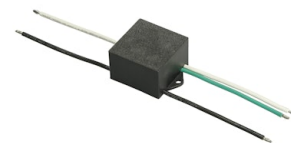

FLOS

FA53612401-300 White

Leila 2 White Painted Frame Dimmable Dali

Designed by FLOS Outdoor

LED source included. Integrated power supply 220-240V ON/OFF and dimmable 1-10V or DALI: remote kit with a 400mm cable section with watertight threaded M12 connector on the luminaire and a 250mm cable section for connection on the mains. This needs to be housed in the junction box for masonry ceilings (it needs to be ordered separately) or set next to the luminaire in case of plasterboard false ceilings. Dimmable version available upon request.

OPTIONAL
Accessory

F990C00A000

2 way terminal block 4 poles IP68
H2O stop. (ø5,5÷12mm cable)

OPTIONAL
Accessory

F990C010000

3/4 way terminal block 4 poles
IP68 H2O stop. (ø5,5÷12mm
cable)

OPTIONAL
Accessory