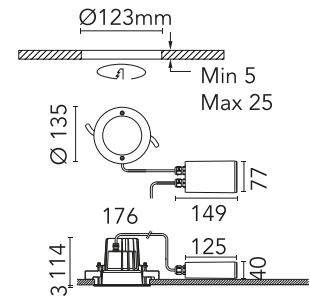

Main specifications

EAN	8054793677866
Mounting	Ceiling recessed
Environments	Outdoor wet location
LED type	LED array
Power (W)	12
System power (W)	14
Source flux (lm)	2065
Lumen Output (lm)	1457

Physical

Colour	White
Orientation	Fixed
Net weight (kg)	0.82
Package height (mm)	145
Package width (mm)	195
Package length (mm)	195
Package volume (m3)	0.01
IP internal	66
IP external	66

Download

[Mounting instructions](#) ZIP

Photometric Files

[LDT / IES](#) ZIP

Technical Drawings

[2D](#) ZIP

[3D](#) ZIP