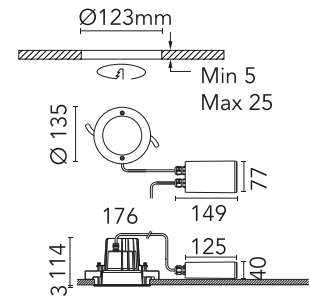

## Leila 2 Stainless Steel Frame

Designed by FLOS Outdoor, 2013

LED source included. Integrated power supply 220-240V ON/OFF and dimmable 1-10V or DALI: remote kit with a 400mm cable section with watertight threaded M12 connector on the luminaire and a 250mm cable section for connection on the mains. This needs to be housed in the junction box for masonry ceilings (it needs to be ordered separately) or set next to the luminaire in case of plasterboard false ceilings. Dimmable version available upon request.

### Physical

Colour	Matte Stainless Steel
Orientation	Fixed
Net weight (kg)	0.82
Package height (mm)	145
Package width (mm)	195
Package length (mm)	195
Package volume (m3)	0.01
IP internal	66
IP external	66