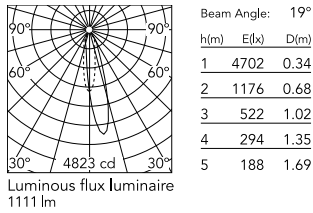

### Physical

Colour	Matte Stainless Steel
Orientation	Fixed
Net weight (kg)	0.82
Package height (mm)	145
Package width (mm)	195
Package length (mm)	195
Package volume (m3)	0.01
IP internal	66
IP external	66

### Photometric Files

[LDT / IES](#)  ZIP

### Technical Drawings

[2D](#)  ZIP

[3D](#)  ZIP

## Schematic light drawing