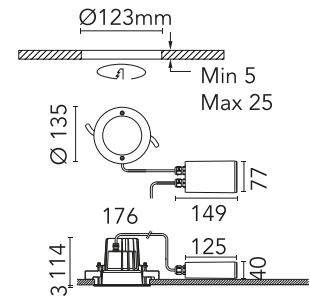

Main specifications

EAN	8054793674476
Mounting	Ceiling recessed
Environments	Outdoor wet location
LED type	LED array
Power (W)	12
System power (W)	14
Source flux (lm)	2240
Lumen Output (lm)	1653

Physical

Colour	Matte Stainless Steel
Orientation	Fixed
Net weight (kg)	0.82
Package height (mm)	145
Package width (mm)	195
Package length (mm)	195
Package volume (m3)	0.01
IP internal	66
IP external	66

Download

[Mounting instructions](#) ZIP

Photometric Files

[LDT / IES](#) ZIP

Technical Drawings

[2D](#) ZIP

[3D](#) ZIP