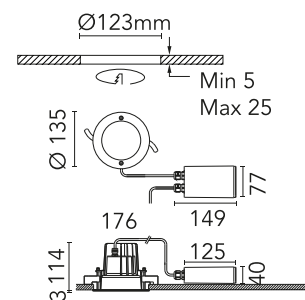

LED source included. Integrated power supply 220-240V ON/OFF and dimmable 1-10V or DALI: remote kit with a 400mm cable section with watertight threaded M12 connector on the luminaire and a 250mm cable section for connection on the mains. This needs to be housed in the junction box for masonry ceilings (it needs to be ordered separately) or set next to the luminaire in case of plasterboard false ceilings. Dimmable version available upon request.

Are you a professional and your project needs consulting and support?

[BOOK AN APPOINTMENT](#)