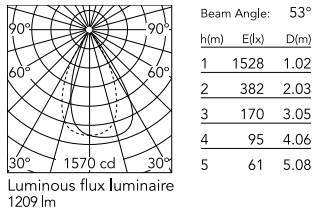

Physical

Colour	Matte Stainless Steel
Orientation	Fixed
Net weight (kg)	0.82
Package height (mm)	145
Package width (mm)	195
Package length (mm)	195
Package volume (m3)	0.01
IP internal	66
IP external	66

Download

[Mounting instructions](#)  ZIP

Photometric Files

[LDT / IES](#)  ZIP

Technical Drawings

[2D](#)  ZIP

[3D](#)  ZIP

Schematic light drawing