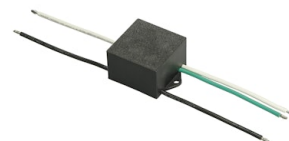

## Leila 2 Stainless Steel Frame Dimmable Dali

Designed by FLOS Outdoor, 2013

LED source included. Integrated power supply 220-240V ON/OFF and dimmable 1-10V or DALI: remote kit with a 400mm cable section with watertight threaded M12 connector on the luminaire and a 250mm cable section for connection on the mains. This needs to be housed in the junction box for masonry ceilings (it needs to be ordered separately) or set next to the luminaire in case of plasterboard false ceilings. Dimmable version available upon request.

## Accessories & Power Supply

REQUIRED  
Accessory

FA197

Box for Ceiling Recessed  
Installation Leila 2

OPTIONAL  
Accessory

F990C00A000

2 way terminal block 4 poles IP68  
H2O stop. (ø5,5÷12mm cable)

OPTIONAL  
Accessory

F990C010000

3/4 way terminal block 4 poles  
IP68 H2O stop. (ø5,5÷12mm  
cable)

OPTIONAL  
Accessory

F990E00A000

S.P.D. (SURGE PROTECTION  
DEVICE)