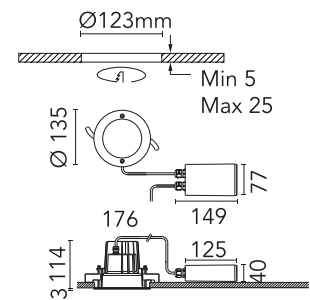

## Leila 2 Stainless Steel Frame Dimmable Dali

Designed by FLOS Outdoor, 2013

LED source included. Integrated power supply 220-240V ON/OFF and dimmable 1-10V or DALI: remote kit with a 400mm cable section with watertight threaded M12 connector on the luminaire and a 250mm cable section for connection on the mains. This needs to be housed in the junction box for masonry ceilings (it needs to be ordered separately) or set next to the luminaire in case of plasterboard false ceilings. Dimmable version available upon request.

### Physical

Colour	Matte Stainless Steel
Orientation	Fixed
Net weight (kg)	0.82
Package height (mm)	145
Package width (mm)	195
Package length (mm)	195
Package volume (m3)	0.01
IP internal	66
IP external	66