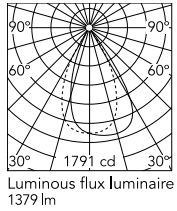

Physical

| | |
|---------------------|-----------------------|
| Colour | Matte Stainless Steel |
| Orientation | Fixed |
| Net weight (kg) | 0.82 |
| Package height (mm) | 145 |
| Package width (mm) | 195 |
| Package length (mm) | 195 |
| Package volume (m3) | 0.01 |
| IP internal | 66 |
| IP external | 66 |

Download

[Mounting instructions](#)  ZIP

Photometric Files

[LDT / IES](#)  ZIP

Technical Drawings

[2D](#)  ZIP

[3D](#)  ZIP

Schematic light drawing