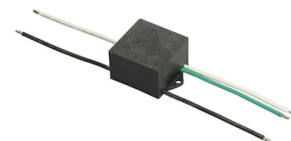

FLOS

FA53601956-300 Matte Stainless Steel

Leila 2 Stainless Steel Frame Dimmable Dali

Designed by FLOS Outdoor, 2013

LED source included. Integrated power supply 220-240V ON/OFF and dimmable 1-10V or DALI: remote kit with a 400mm cable section with watertight threaded M12 connector on the luminaire and a 250mm cable section for connection on the mains. This needs to be housed in the junction box for masonry ceilings (it needs to be ordered separately) or set next to the luminaire in case of plasterboard false ceilings. Dimmable version available upon request.

Accessories & Power Supply

REQUIRED
Accessory

FA197

Box for Ceiling Recessed
Installation Leila 2

OPTIONAL
Accessory

F990C00A000

2 way terminal block 4 poles IP68
H2O stop. (ø5,5÷12mm cable)

OPTIONAL
Accessory

F990C010000

3/4 way terminal block 4 poles
IP68 H2O stop. (ø5,5÷12mm
cable)

OPTIONAL
Accessory

F990E00A000

S.P.D. (SURGE PROTECTION
DEVICE)