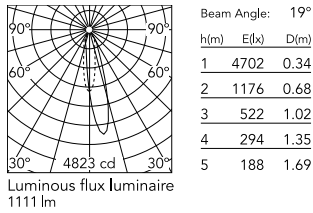

### Physical

Colour	Matte Stainless Steel
Orientation	Fixed
Net weight (kg)	0.82
Package height (mm)	145
Package width (mm)	195
Package length (mm)	195
Package volume (m3)	0.01
IP internal	66
IP external	66

### Photometric Files

[LDT / IES](#) ZIP

### Technical Drawings

[2D](#) ZIP

[3D](#) ZIP

## Schematic light drawing