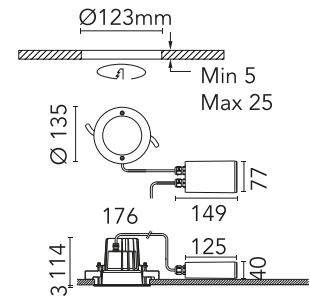

FLOS

FA53601556-310 Matte Stainless Steel

Leila 2 Stainless Steel Frame Dimmable 1-10V

Designed by FLOS Outdoor

LED source included. Integrated power supply 220-240V ON/OFF and dimmable 1-10V or DALI: remote kit with a 400mm cable section with watertight threaded M12 connector on the luminaire and a 250mm cable section for connection on the mains. This needs to be housed in the junction box for masonry ceilings (it needs to be ordered separately) or set next to the luminaire in case of plasterboard false ceilings. Dimmable version available upon request.

Are you a professional and your project needs consulting and support?

[BOOK AN APPOINTMENT](#)

Main specifications

EAN	8054793674766
Mounting	Ceiling recessed
Environments	Outdoor wet location
LED type	LED array
Power (W)	12
System power (W)	14
Source flux (lm)	2240
Lumen Output (lm)	1549

Physical

Colour	Matte Stainless Steel
Orientation	Fixed
Net weight (kg)	0.82
Package height (mm)	145
Package width (mm)	195
Package length (mm)	195
Package volume (m3)	0.01
IP internal	66
IP external	66

This product contains a light source of energy efficiency class D

Replaceable control gear by an end-user

Schematic light drawing

Beam Angle: 37°

h(m)	E(lx)	D(m)
1	3162	0.66
2	790	1.33
3	351	1.99
4	198	2.66
5	126	3.32