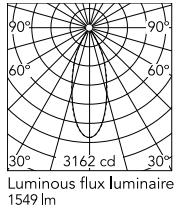

Physical

Colour	Matte Stainless Steel
Orientation	Fixed
Net weight (kg)	0.82
Package height (mm)	145
Package width (mm)	195
Package length (mm)	195
Package volume (m3)	0.01
IP internal	66
IP external	66

This product contains a light source of energy efficiency class D

Replaceable control gear by an end-user

Schematic light drawing

Beam Angle: 37°

h(m)	E(lx)	D(m)
1	3162	0.66
2	790	1.33
3	351	1.99
4	198	2.66
5	126	3.32