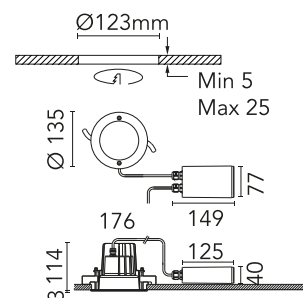

Main specifications

EAN	8054793675138
Mounting	Ceiling recessed
Environments	Outdoor wet location
LED type	LED array
Power (W)	12
System power (W)	14
Source flux (lm)	2149
Lumen Output (lm)	1567

Physical

Colour	White
Orientation	Fixed
Net weight (kg)	0.82
Package height (mm)	145
Package width (mm)	195
Package length (mm)	195
Package volume (m3)	0.01
IP internal	66
IP external	66

Download

[Mounting instructions](#) ZIP

Photometric Files

[LDT / IES](#) ZIP

Technical Drawings

[2D](#) ZIP

[3D](#) ZIP