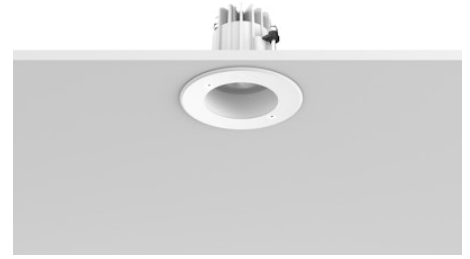

FLOS

FA53601201 White

Leila 1 White Painted Frame

Designed by FLOS Outdoor, 2013

LED source included. Electrical power supply 220-240V ON/OFF: remote kit with a 400mm cable section with watertight threaded M12 connector on the luminaire and a 250mm cable section for connection on the mains. This needs to be housed in the junction box for masonry ceilings (it needs to be ordered separately) or set next to the luminaire in case of plasterboard false ceilings. Dimmable version available upon request.

Are you a professional and your project needs consulting and support?

[BOOK AN APPOINTMENT](#)

Main specifications

EAN	8054793674407
Mounting	Ceiling recessed
Light source type	LED
Light sources included	Yes
LED type	LED array
Number of lamps	1
System power (W)	12
Source flux (lm)	1229
Lumen Output (lm)	980

Physical

Colour	White
Orientation	Fixed
Net weight (kg)	0.51
Package height (mm)	150
Package width (mm)	135
Package length (mm)	180
IP internal	66
IP external	66

Download

[Mounting instructions](#) ZIP

Photometric Files