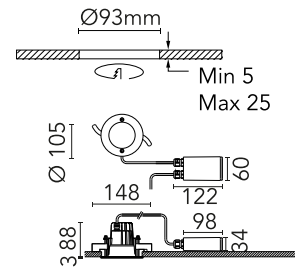

FLOS

FA53601201 White

Leila 1 White Painted Frame

Designed by FLOS Outdoor, 2013

LED source included. Electrical power supply 220-240V ON/OFF: remote kit with a 400mm cable section with watertight threaded M12 connector on the luminaire and a 250mm cable section for connection on the mains. This needs to be housed in the junction box for masonry ceilings (it needs to be ordered separately) or set next to the luminaire in case of plasterboard false ceilings. Dimmable version available upon request.

Physical

Colour	White
Orientation	Fixed
Net weight (kg)	0.51
Package height (mm)	150
Package width (mm)	135
Package length (mm)	180
IP internal	66
IP external	66

Download

[Mounting instructions](#) ZIP

Photometric Files

[LDT / IES](#) ZIP

Technical Drawings

[2D](#) ZIP

[3D](#) ZIP

Schematic light drawing

h(m)	E(lx)	D(m)
1	1779	0.79
2	445	1.57
3	198	2.36
4	111	3.14
5	71	3.93

Photometric

Lighting type	Direct
Light distribution	Symmetric
CCT (K)	3000
CRI>	80
Beam angle C0-180 (°)	43
Beam angle C90-270 (°)	43
Extreme cut off	No

F990C010000

3/4 way terminal block 4 poles
IP68 H2O stop. (ø5,5÷12mm
cable)

OPTIONAL
Accessory

F990E00A000

S.P.D. (SURGE PROTECTION
DEVICE)