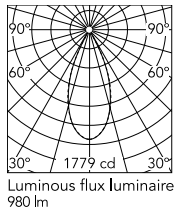

Physical

Colour	White
Orientation	Fixed
Net weight (kg)	0.51
Package height (mm)	150
Package width (mm)	135
Package length (mm)	180
IP internal	66
IP external	66

Download

[Mounting instructions](#) ZIP

Photometric Files

[LDT / IES](#) ZIP

Technical Drawings

[2D](#) ZIP

[3D](#) ZIP

Schematic light drawing

h(m)	E(lx)	D(m)
1	1779	0.79
2	445	1.57
3	198	2.36
4	111	3.14
5	71	3.93

Photometric

Lighting type	Direct
Light distribution	Symmetric
CCT (K)	3000
CRI>	80
Beam angle C0-180 (°)	43
Beam angle C90-270 (°)	43
Extreme cut off	No